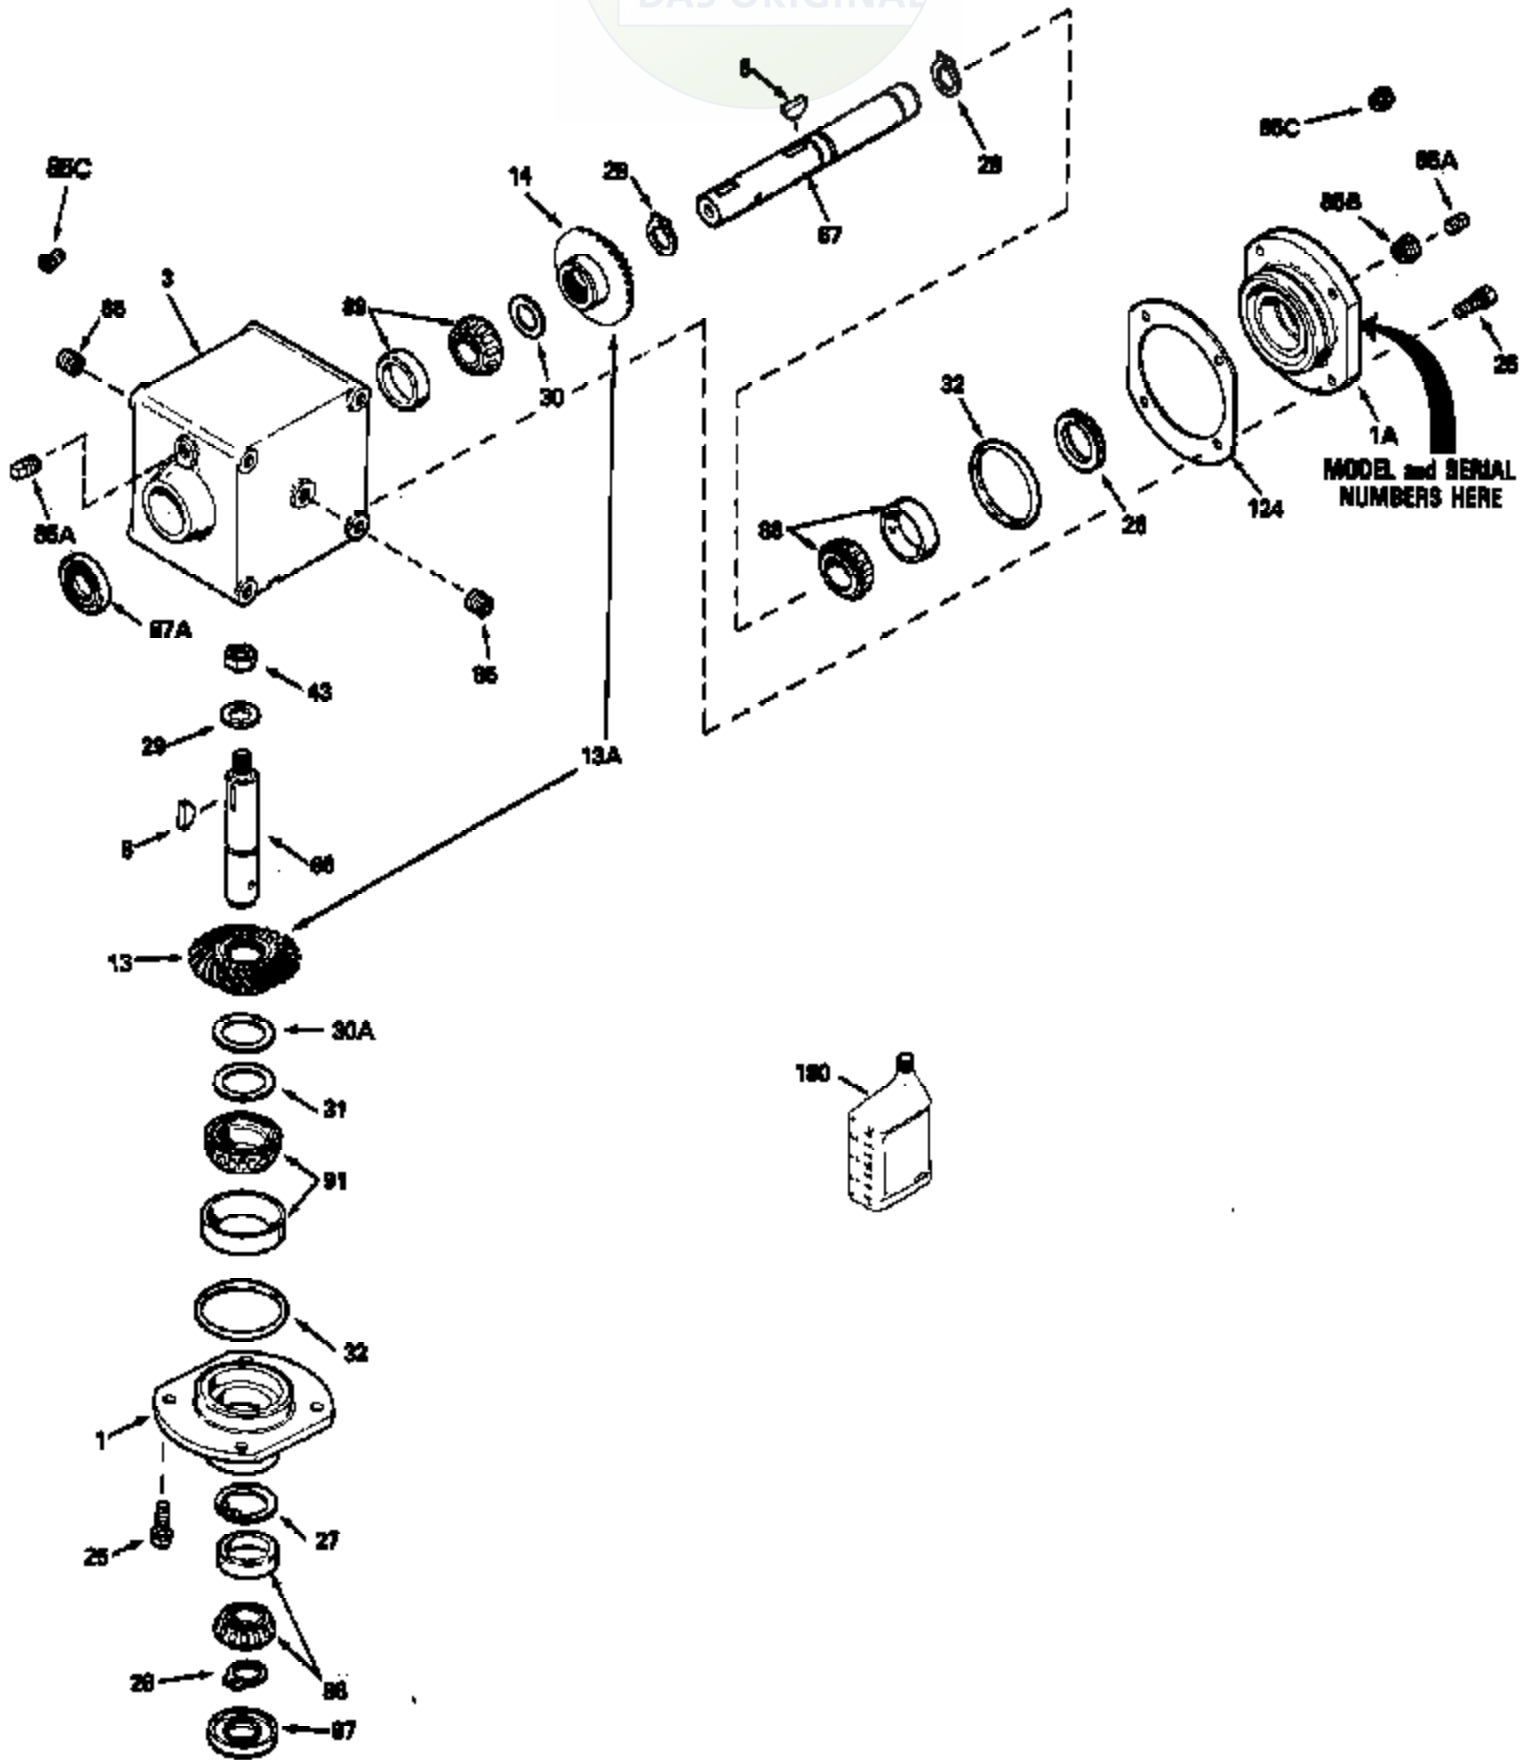

JOIST  
DAS ORIGINAL

ILLUSTRATION SHOWS TYPICAL PARTS ONLY. ORDER BY PART NUMBER. PARTS NOT LISTED ARE SUPPLIED BY OEM.

Ref #	Part Number	Qty	Description
1A	786106		Retainer Cap
1	786104A		Retainer Cap
3	770076		Right Angle Drive Housing
8	792114		Woodruff Key No. 807
13	778170		Bevel Gear (25 teeth)
14	778174		Bevel Gear (26 teeth)
25	792037		Screw, 5/16-18 x 1"
26	780137		Load Ring
27	792112		Retaining Ring
28	792113		Retaining Ring
29	792115		Flat Washer
30	780131		Shim
31	780138	1100-1100-031	Shim Page 2 of 2
32	788063	Peerless	"O" Ring
43	792110A		Hex Jam Nut, 3/4-16
66	776281		Input Shaft (5.38" long)
67	776294		Output Shaft (7.625" long)
85C	792118		Relief Valve
85A	792039		Pipe Plug, 1/8"
85	792116		Pipe Plug, 1/4-18
87A	788065		Oil Seal
87	788064		Oil Seal
88	780132		Bearing & Cup Ass'y (SEE REPAIR MANUA L)
89	780132		Bearing & Cup Ass'y (SEE REPAIR MANUA L)
91	780134		Bearing & Cup Ass'y (SEE REPAIR MANUA L)
124	780136		Retainer Cap Shim
180	730229A		Gear Oil 80W90